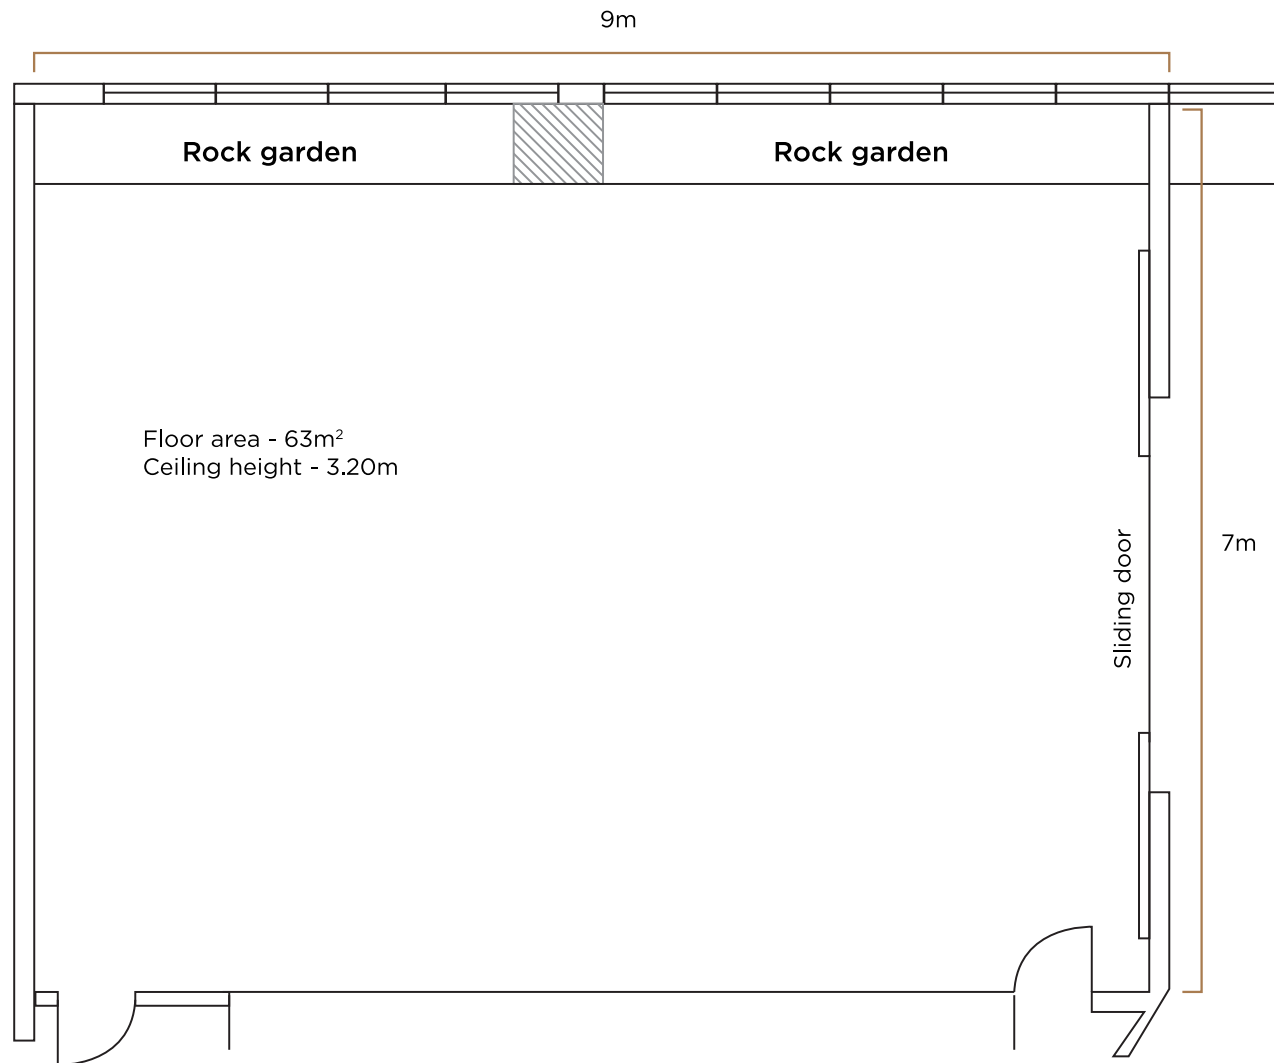

SAVANNAH FUNCTION ROOM

CAPACITY

Round table 30 Classroom 20 Boardroom 14 Theater 30

STA. MARIA FUNCTION ROOM

CAPACITY

Round table 40 Classroom 30 Boardroom 25 Theater 50

MAGELLAN FUNCTION ROOM

CAPACITY

Round table 100 Classroom 80 Boardroom 40 Theater 120

LIVINGSTONE AND ERICSSON FUNCTION ROOMS

CAPACITY

Round table 0 Classroom 0 Boardroom 6 Theater 0

DRAKE FUNCTION ROOM

CAPACITY

Round table 40 Classroom 30 Boardroom 25 Theater 40

COLUMBUS FUNCTION ROOM

CAPACITY

Round table 120 Classroom 80 Boardroom 40 Theater 120

CLERMONT FUNCTION ROOM

CAPACITY

Round table 60 Classroom 50 Boardroom 30 Theater 80