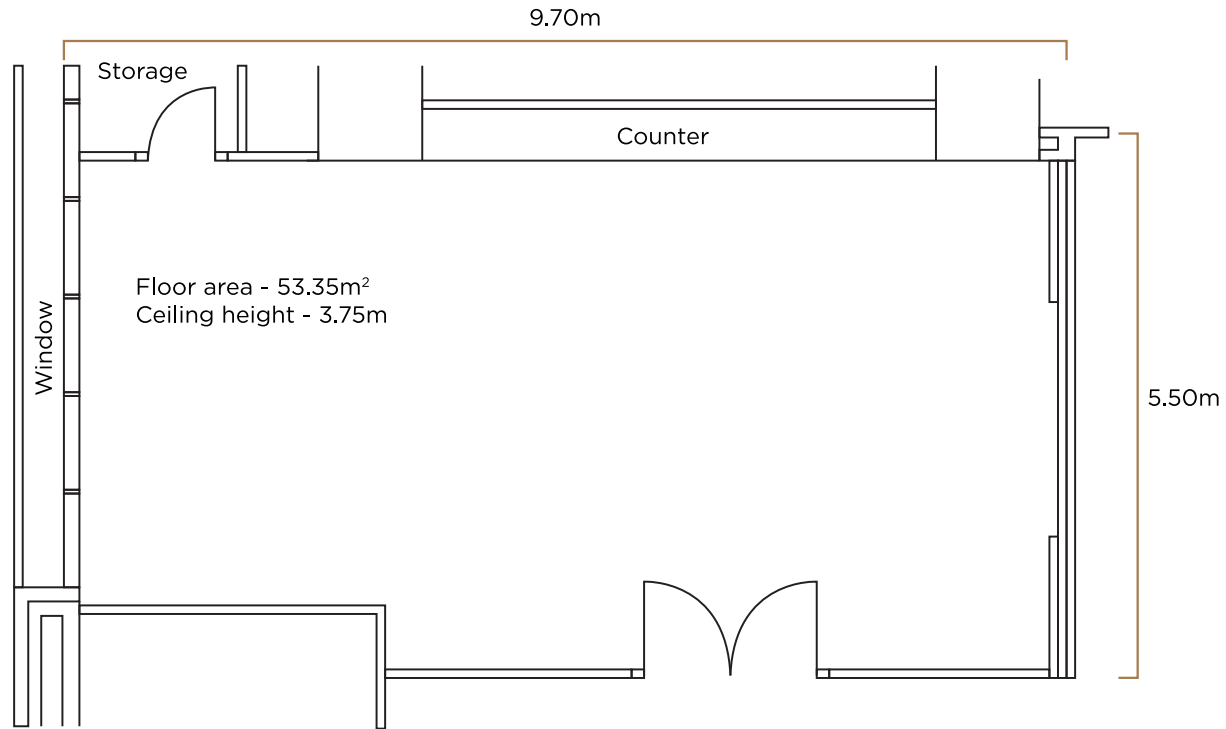

SAVANNAH FUNCTION ROOM

CAPACITY

Round table 30 Classroom 20 Boardroom 14 Theater 30

STA. MARIA FUNCTION ROOM

CAPACITY

Round table 40 Classroom 30 Boardroom 25 Theater 50

MAGELLAN FUNCTION ROOM

CAPACITY

Round table 100 Classroom 80 Boardroom 40 Theater 120

LIVINGSTONE AND ERICSSON FUNCTION ROOMS

CAPACITY

Round table 0 Classroom 0 Boardroom 6 Theater 0

DRAKE FUNCTION ROOM

CAPACITY

Round table 40 Classroom 30 Boardroom 25 Theater 40

COLUMBUS FUNCTION ROOM

CAPACITY

Round table 120 Classroom 80 Boardroom 40 Theater 120

CLERMONT FUNCTION ROOM

CAPACITY

Round table 60 Classroom 50 Boardroom 30 Theater 80