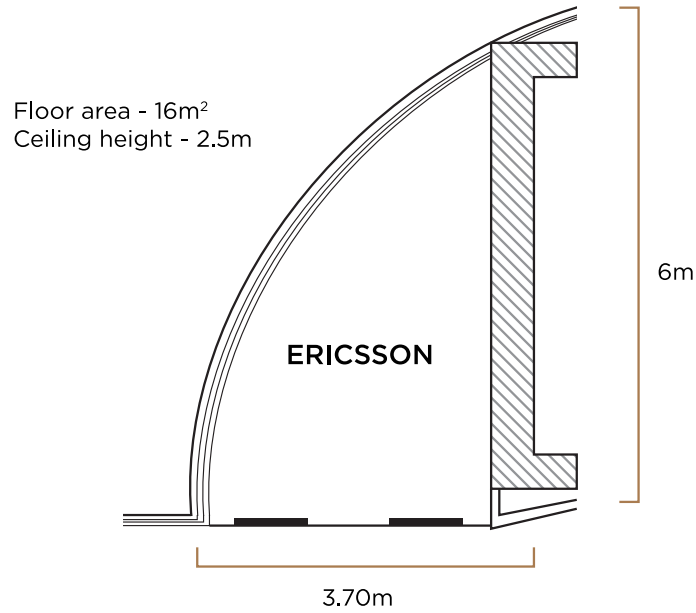

SAVANNAH FUNCTION ROOM

CAPACITY

Round table 30 Classroom 20 Boardroom 14 Theater 30

STA. MARIA FUNCTION ROOM

CAPACITY

Round table 40 Classroom 30 Boardroom 25 Theater 50

MAGELLAN FUNCTION ROOM

CAPACITY

Round table 100 Classroom 80 Boardroom 40 Theater 120

LIVINGSTONE AND ERICSSON FUNCTION ROOMS

CAPACITY

Round table 0 Classroom 0 Boardroom 6 Theater 0

DRAKE FUNCTION ROOM

CAPACITY

Round table 40 Classroom 30 Boardroom 25 Theater 40