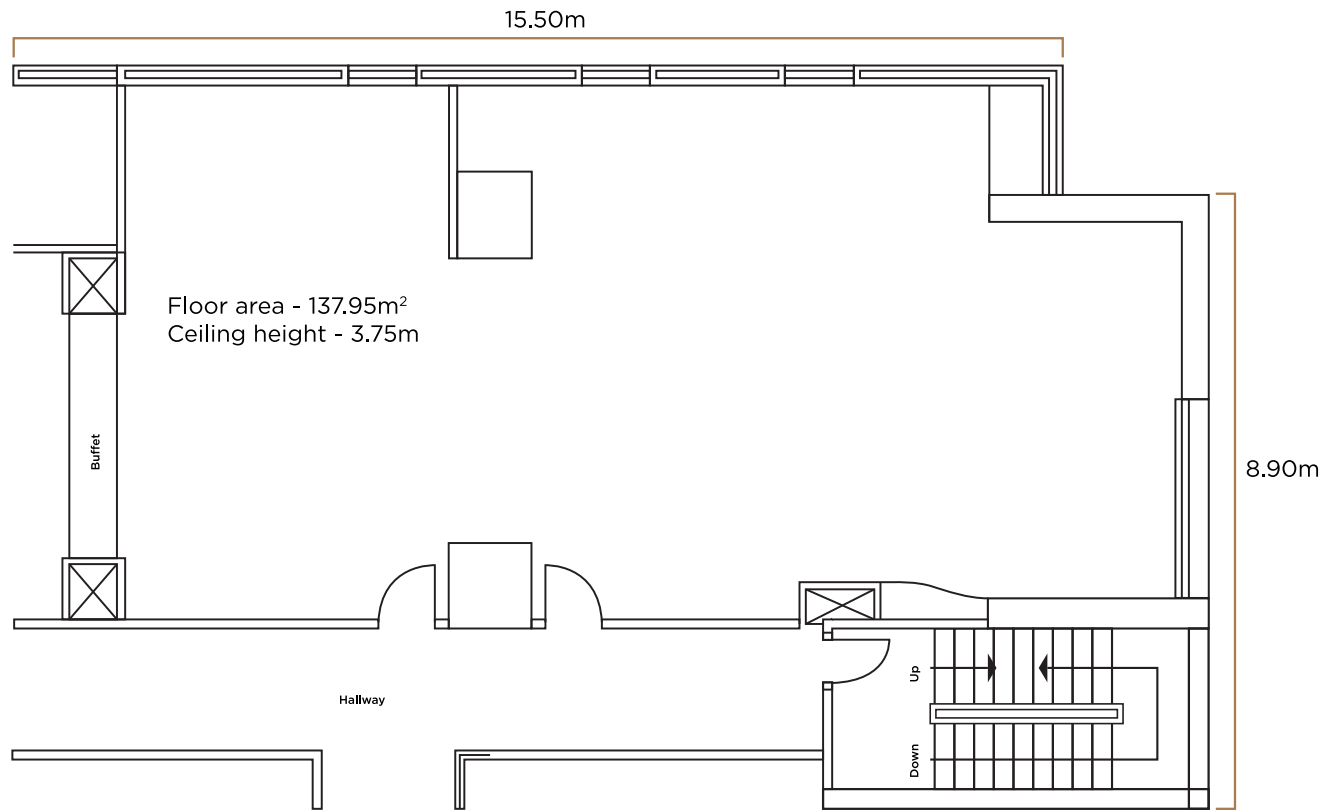

SAVANNAH FUNCTION ROOM

CAPACITY

Round table 30 Classroom 20 Boardroom 14 Theater 30

STA. MARIA FUNCTION ROOM

CAPACITY

Round table 40 Classroom 30 Boardroom 25 Theater 50

MAGELLAN FUNCTION ROOM

CAPACITY

Round table 100 Classroom 80 Boardroom 40 Theater 120

LIVINGSTONE AND ERICSSON FUNCTION ROOMS

CAPACITY

Round table 0 Classroom 0 Boardroom 6 Theater 0

DRAKE FUNCTION ROOM

CAPACITY

Round table 40 Classroom 30 Boardroom 25 Theater 40

COLUMBUS FUNCTION ROOM

CAPACITY

Round table 120 Classroom 80 Boardroom 40 Theater 120

CLERMONT FUNCTION ROOM

CAPACITY

Round table 60 Classroom 50 Boardroom 30 Theater 80