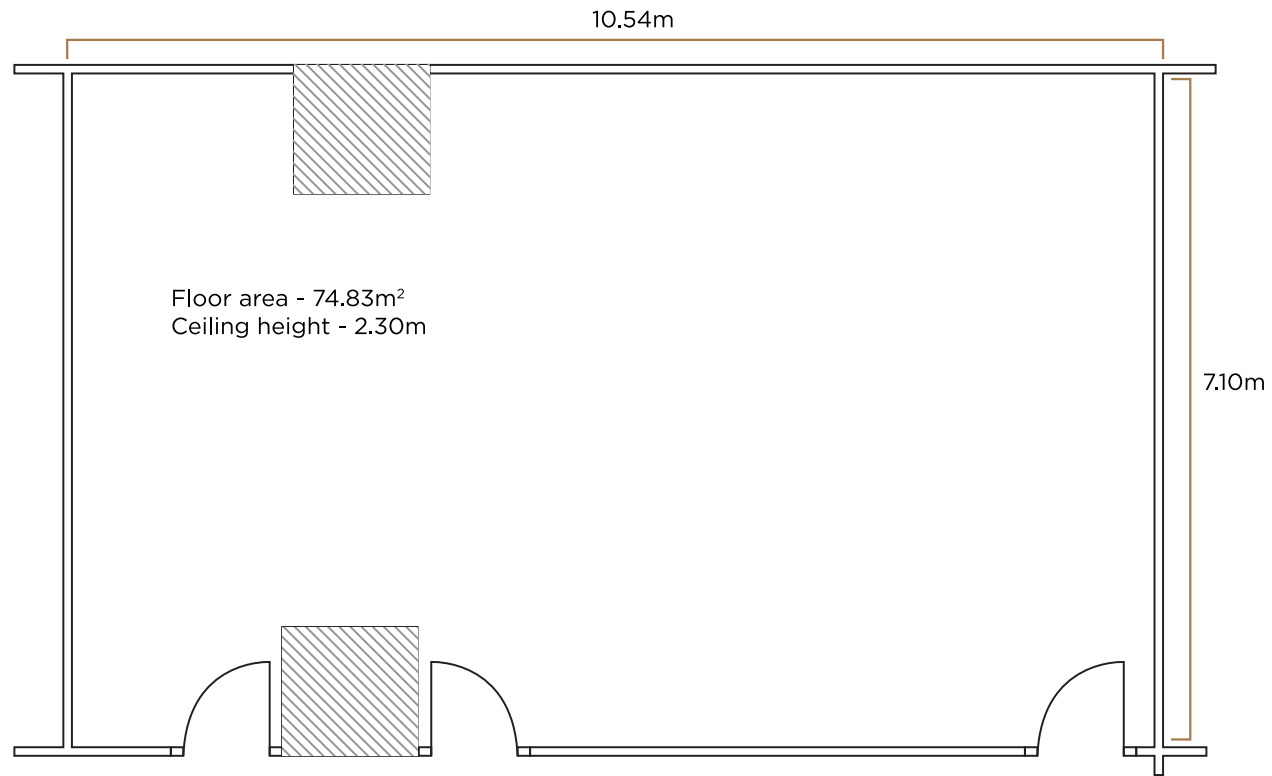

SAVANNAH FUNCTION ROOM

CAPACITY

Round table 30 Classroom 20 Boardroom 14 Theater 30

STA. MARIA FUNCTION ROOM

CAPACITY

Round table 40 Classroom 30 Boardroom 25 Theater 50

MAGELLAN FUNCTION ROOM

CAPACITY

Round table 100 Classroom 80 Boardroom 40 Theater 120

LIVINGSTONE AND ERICSSON FUNCTION ROOMS

CAPACITY

Round table 0 Classroom 0 Boardroom 6 Theater 0

DRAKE FUNCTION ROOM

CAPACITY

Round table 40 Classroom 30 Boardroom 25 Theater 40

COLUMBUS FUNCTION ROOM

CAPACITY

Round table 120 Classroom 80 Boardroom 40 Theater 120

CLERMONT FUNCTION ROOM

CAPACITY

Round table 60 Classroom 50 Boardroom 30 Theater 80