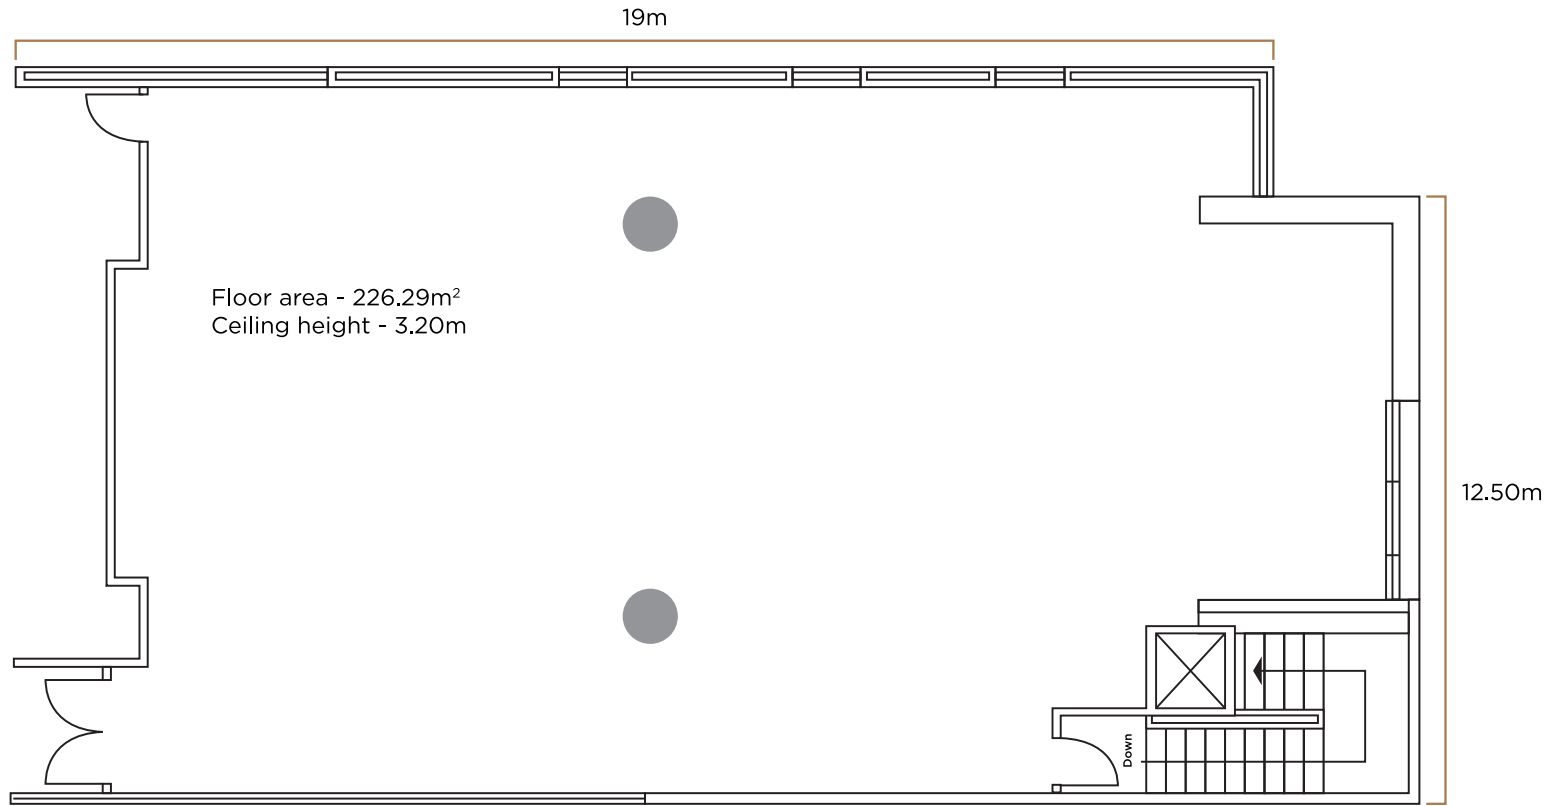

SAVANNAH FUNCTION ROOM

CAPACITY

Round table 30 Classroom 20 Boardroom 14 Theater 30

STA. MARIA FUNCTION ROOM

CAPACITY

Round table 40 Classroom 30 Boardroom 25 Theater 50

MAGELLAN FUNCTION ROOM

CAPACITY

Round table 100 Classroom 80 Boardroom 40 Theater 120

LIVINGSTONE AND ERICSSON FUNCTION ROOMS

CAPACITY

Round table 0 Classroom 0 Boardroom 6 Theater 0

DRAKE FUNCTION ROOM

CAPACITY

Round table 40 Classroom 30 Boardroom 25 Theater 40

COLUMBUS FUNCTION ROOM

CAPACITY

Round table 120 Classroom 80 Boardroom 40 Theater 120

CLERMONT FUNCTION ROOM

CAPACITY

Round table 60 Classroom 50 Boardroom 30 Theater 80