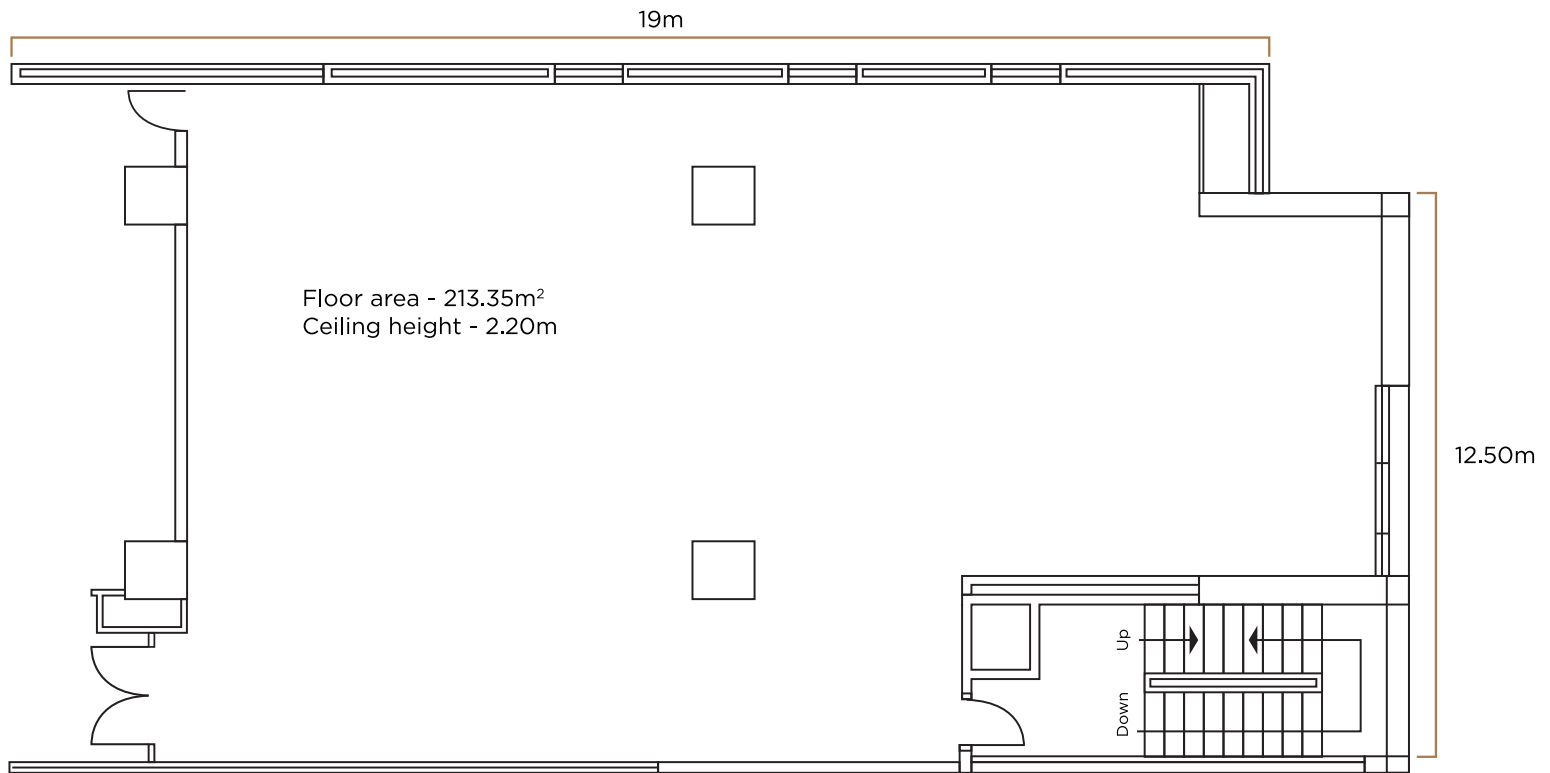

SAVANNAH FUNCTION ROOM

CAPACITY

Round table 30 Classroom 20 Boardroom 14 Theater 30

STA. MARIA FUNCTION ROOM

CAPACITY

Round table 40 Classroom 30 Boardroom 25 Theater 50

MAGELLAN FUNCTION ROOM

CAPACITY

Round table 100 Classroom 80 Boardroom 40 Theater 120

LIVINGSTONE AND ERICSSON FUNCTION ROOMS

CAPACITY

Round table 0 Classroom 0 Boardroom 6 Theater 0

DRAKE FUNCTION ROOM

CAPACITY

Round table 40 Classroom 30 Boardroom 25 Theater 40

COLUMBUS FUNCTION ROOM

CAPACITY

Round table 120 Classroom 80 Boardroom 40 Theater 120

CLERMONT FUNCTION ROOM

CAPACITY

Round table 60 Classroom 50 Boardroom 30 Theater 80