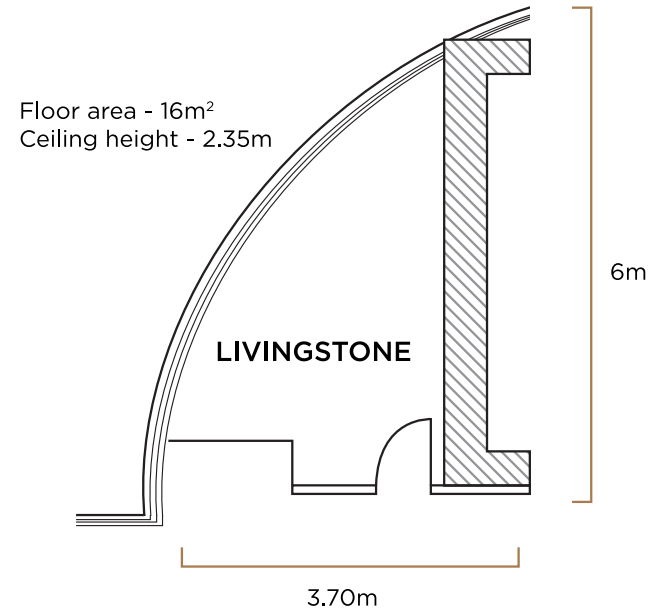

SAVANNAH FUNCTION ROOM

CAPACITY

Round table 30 Classroom 20 Boardroom 14 Theater 30

STA. MARIA FUNCTION ROOM

CAPACITY

Round table 40 Classroom 30 Boardroom 25 Theater 50

MAGELLAN FUNCTION ROOM

CAPACITY

Round table 100 Classroom 80 Boardroom 40 Theater 120

LIVINGSTONE AND ERICSSON FUNCTION ROOMS

CAPACITY

Round table 0 Classroom 0 Boardroom 6 Theater 0

DRAKE FUNCTION ROOM

CAPACITY

Round table 40 Classroom 30 Boardroom 25 Theater 40